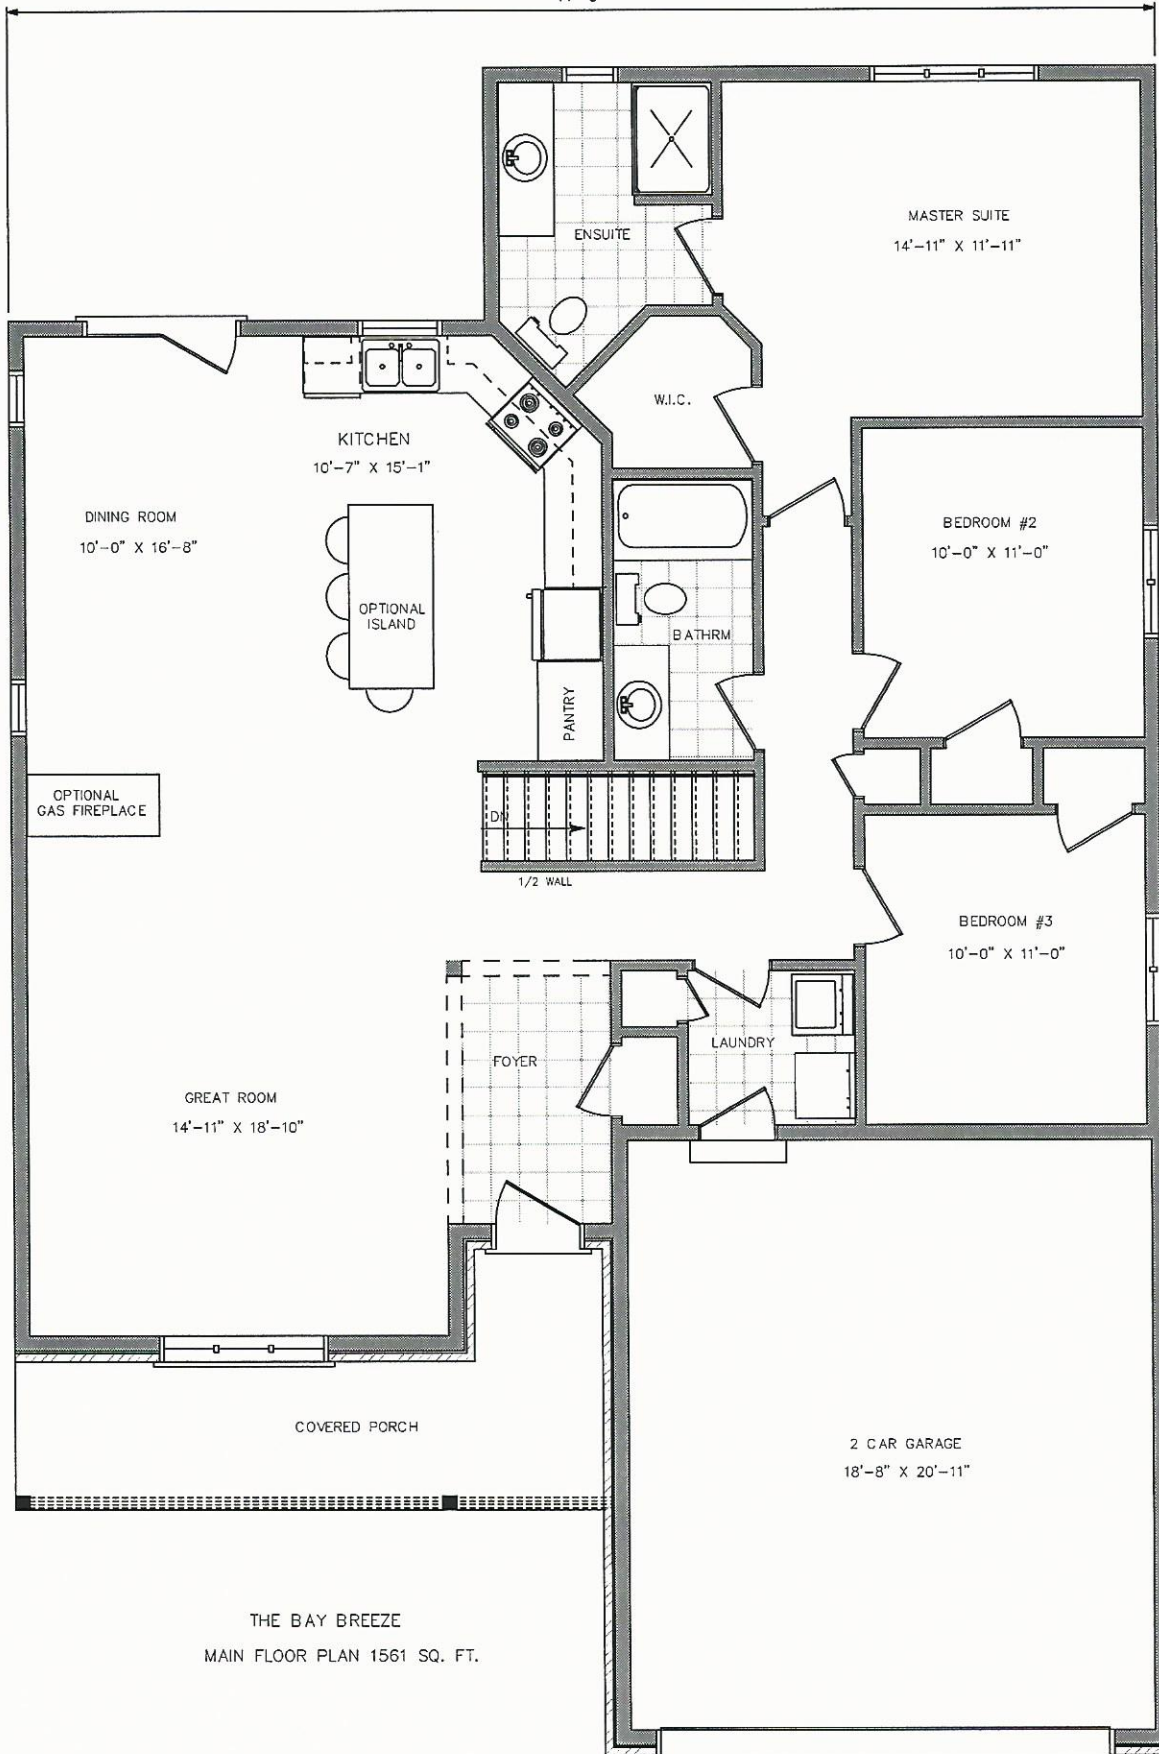

41' 0"

THE BAY BREEZE
MAIN FLOOR PLAN 1561 SQ. FT.